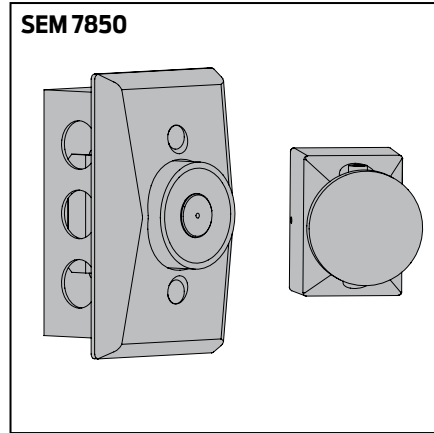

### SEM 7850 MAGNET

Die cast housing, standard  
profile recessed wall mount.

2" (51 mm) x 4" (102 mm)

x 1-1/2" (38 mm)

NOTE: Outlet box not included.

### SEM FEATURES

- Tri-voltage design with 35 lbs. of holding force.
- Now available armature extensions from LCN (see page 11).
- SEM 7850 available in standard powder coat finishes.
- SEM 7850 available in Aluminum and Dark Bronze finishes only.
- Suitable for use in pocket door installations.
- UL listed for smoke barrier or labeled fire doors.